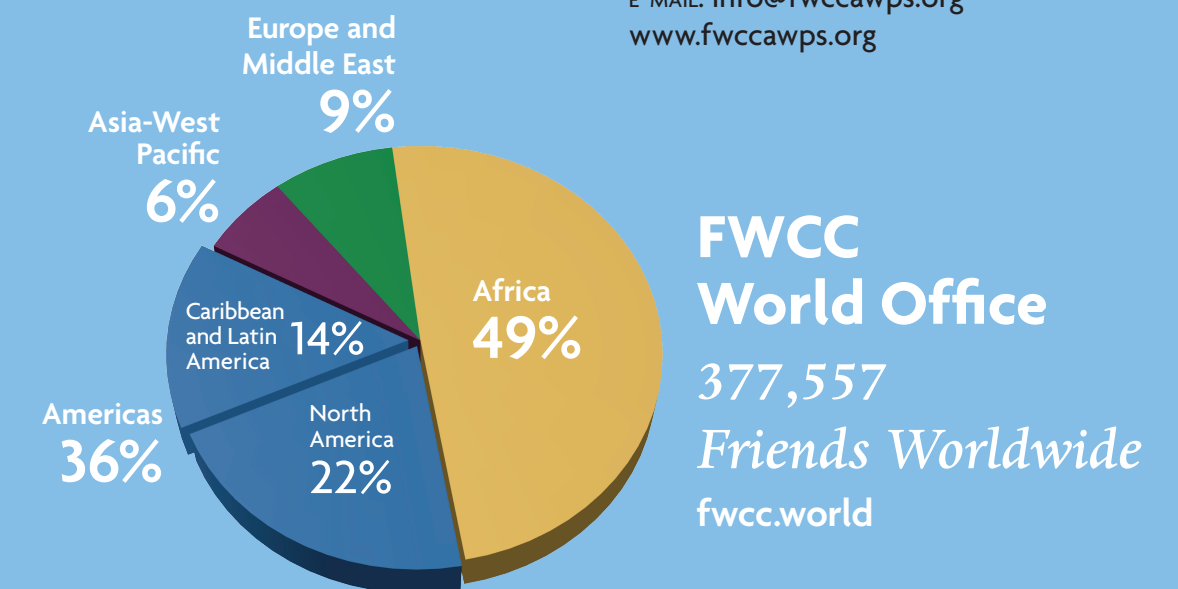

Five Offices Serving Quakers Around the World

WORLD OFFICE
173 Euston Road
London NW1 2AX, UK
PHONE: +44 (0)207 663 1199
E-MAIL: world@friendsworldoffice.org
fwcc.world
UK Charity 211647

AFRICA SECTION
PO Box 41946
Nairobi, Kenya
PHONES: +254 2 570 077
+254 2 567 601
E-MAIL: fwccas@gmail.com
www.fwccafrika.org

SECTION OF THE AMERICAS
1506 Race Street
Philadelphia, PA 19102, USA
PHONE: +1 215 241 7250
FAX: +1 215 241 7285
E-MAIL: americas@fwccamericas.org
www.fwccamericas.org

EUROPE AND MIDDLE EAST SECTION
PO Box 1157
Histon
Cambridge CB24 9XQ, UK
PHONE: +44 1223 479585
E-MAIL: emes@fwccemes.org
www.fwccemes.org

ASIA-WEST PACIFIC SECTION
PO Box 6063 O'Connor
ACT Australia 2602
PHONE: +61 402 745 548
E-MAIL: info@fwccawps.org
www.fwccawps.org