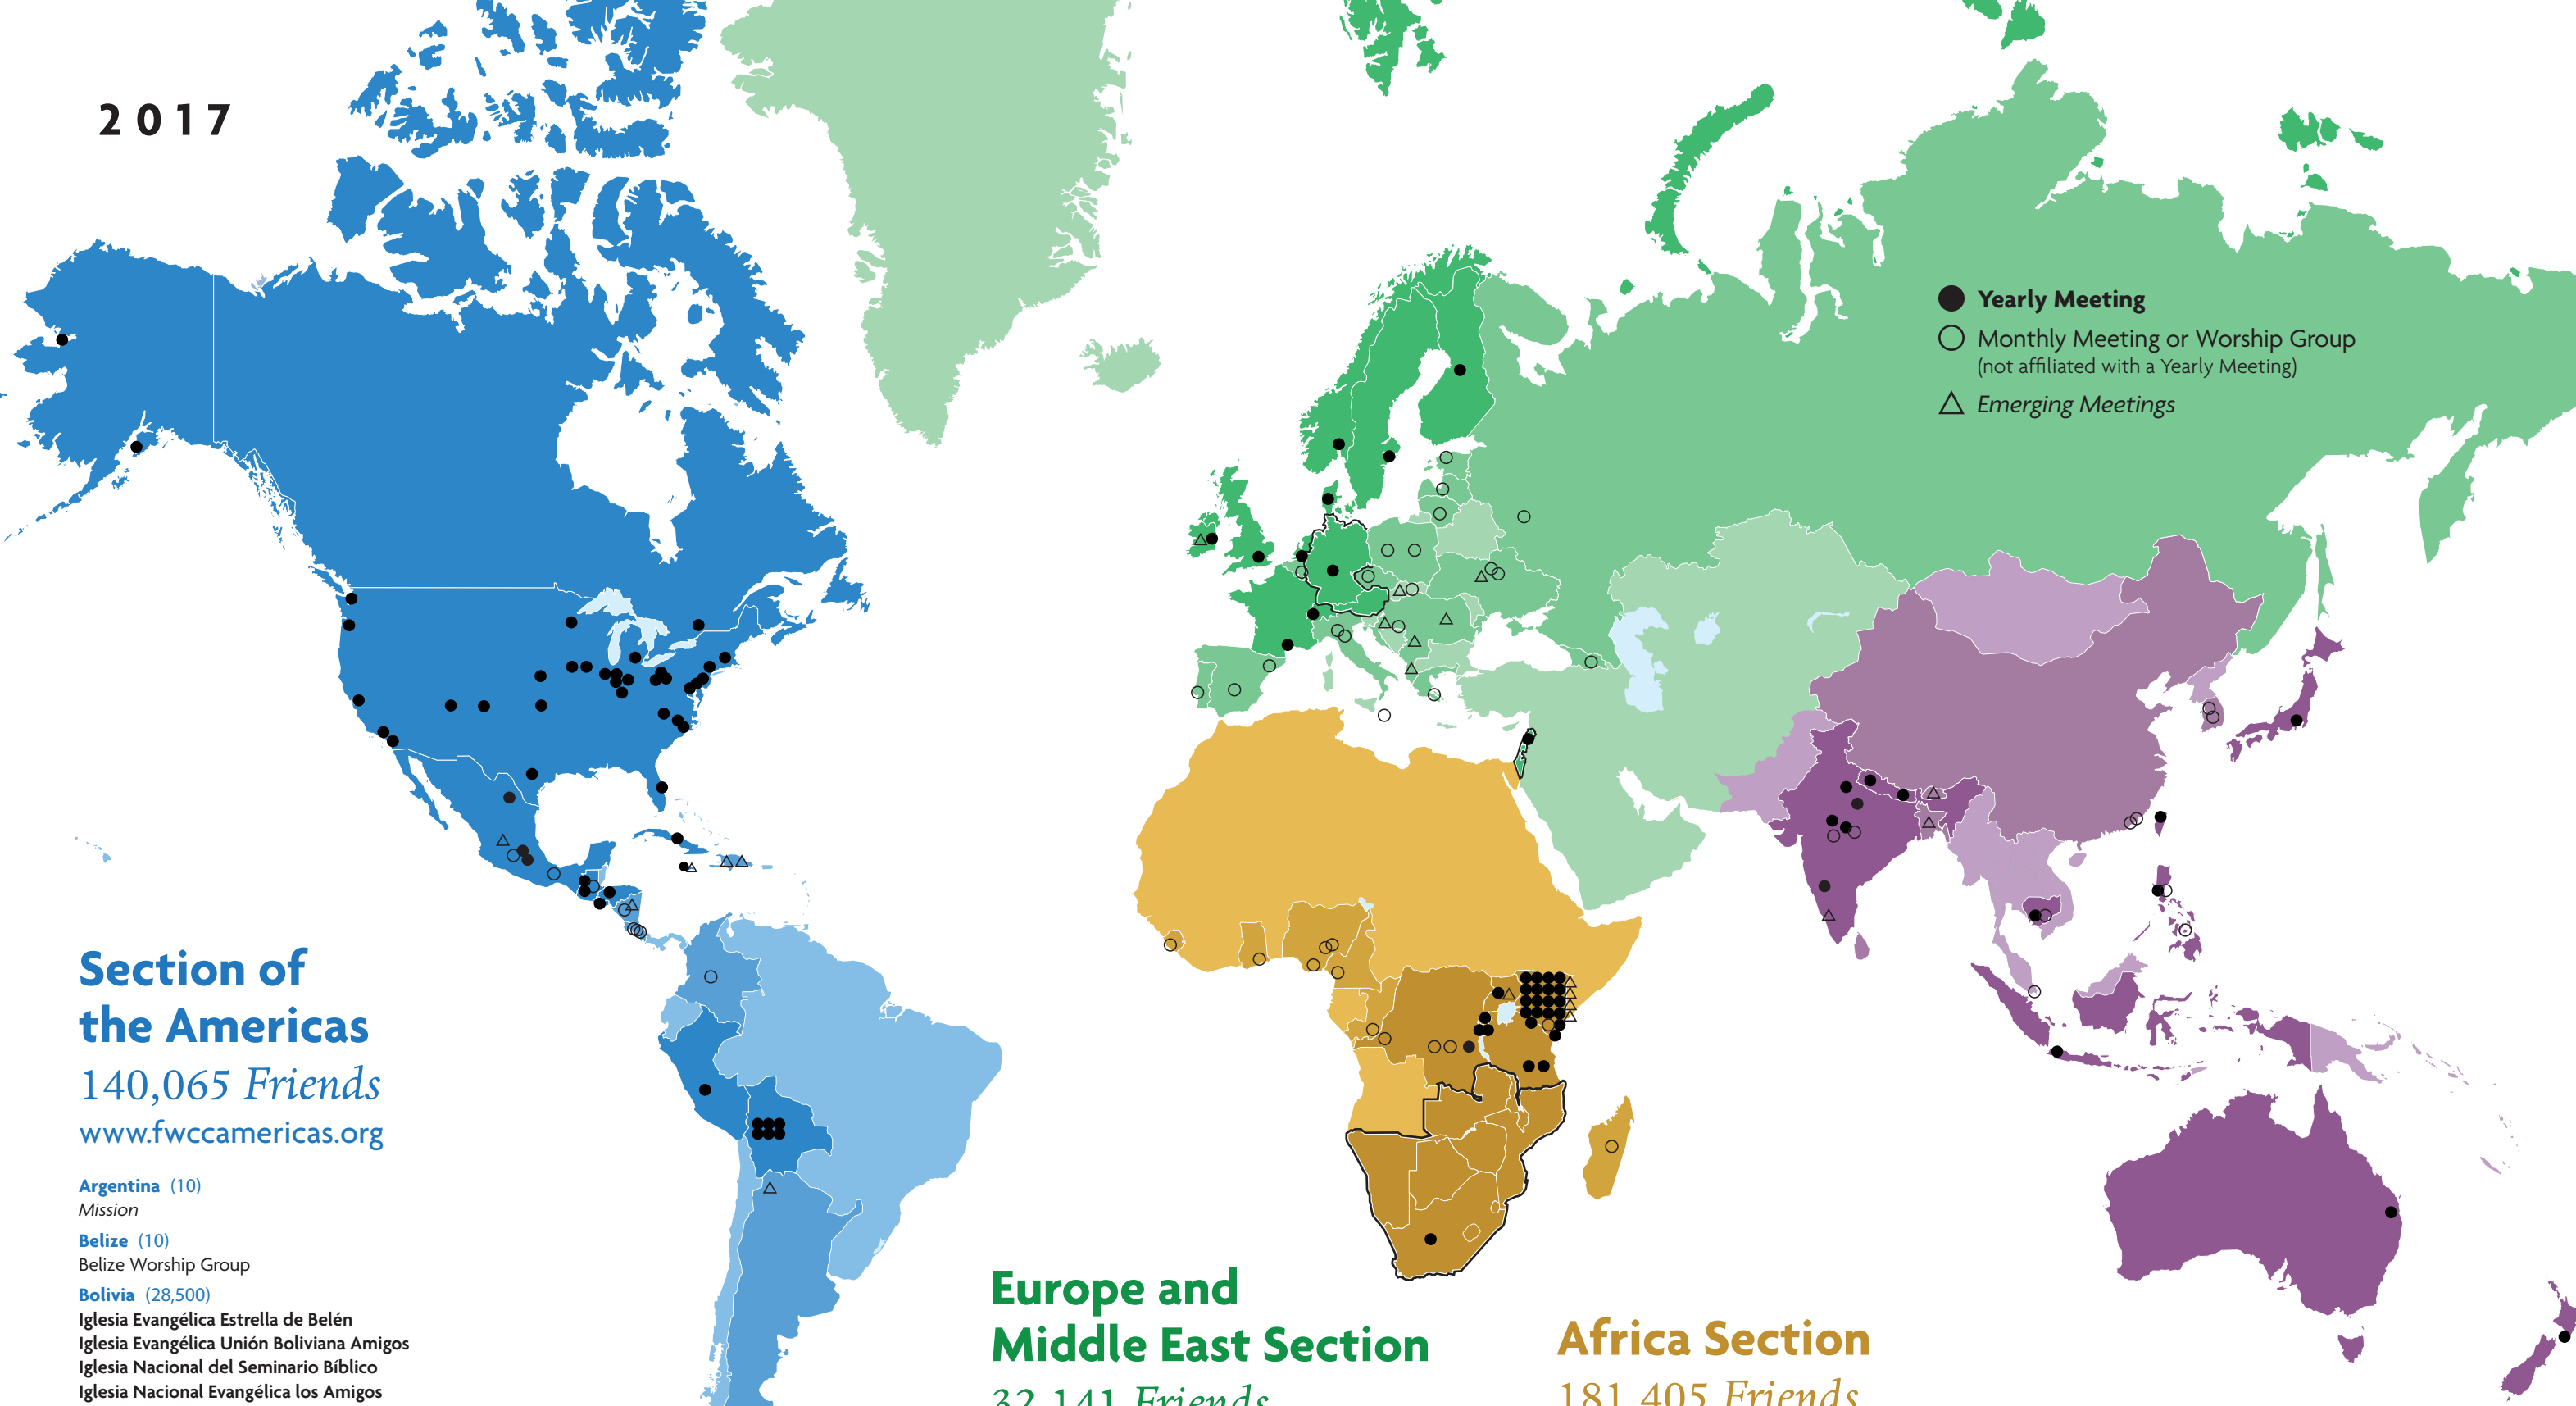

2017

FRIENDS WORLD COMMITTEE FOR CONSULTATION

FWCC Finding Quakers Around the World

Connecting Friends

Crossing Cultures

Changing Lives

... through Faith

Section of the Americas

- United States** (80,092)
Alaska Friends Conference
Alaska YM
Baltimore YM
Central YM
Evangelical Friends Church Eastern Region
Evangelical Friends Church Mid-America YM
Evangelical Friends Church Southwest
Great Plains YM
Illinois YM
Indiana YM
Intermountain YM
Iowa YM (Conservative)
Iowa YM (FUM)
Lake Erie YM
New Association of Friends
New England YM
New York YM
North Carolina YM (Conservative)
North Carolina YM (FUM)
North Pacific YM
Northern YM
Northwest YM of Friends Church
Ohio YM
Ohio Valley YM
Pacific YM
Philadelphia YM
Piedmont Friends YM and Fellowship
Rocky Mountain YM
South Central YM
Southeastern YM
Southern Appalachian YM and Association
Western Association of Friends
Western YM
Wilmington YM